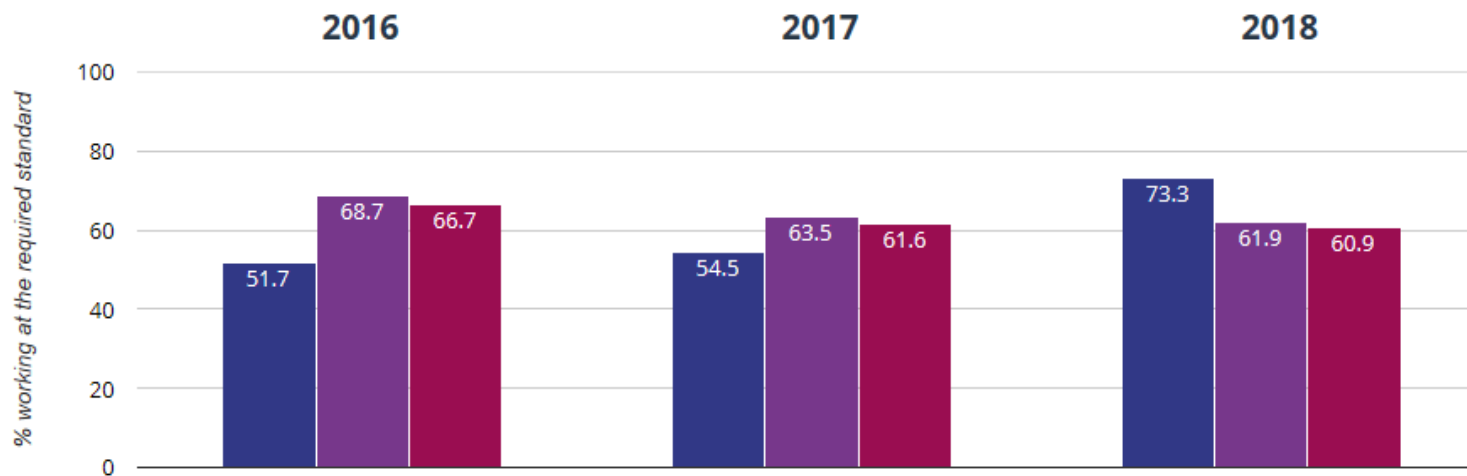

## Year 1: Working At

**86% in 2018**

**9.7% points rise since 2017**

**25% points rise since 2016**

St John's, Gosport Church of England Voluntary Aided Primary School

Hampshire (340)

National (15981)

## Year 2: Working At

**73.3% in 2018**

**18.8% points rise since 2017**

**21.6% points rise since 2016**

St John's, Gosport Church of England Voluntary Aided Primary School

Hampshire (334)

National (15267)