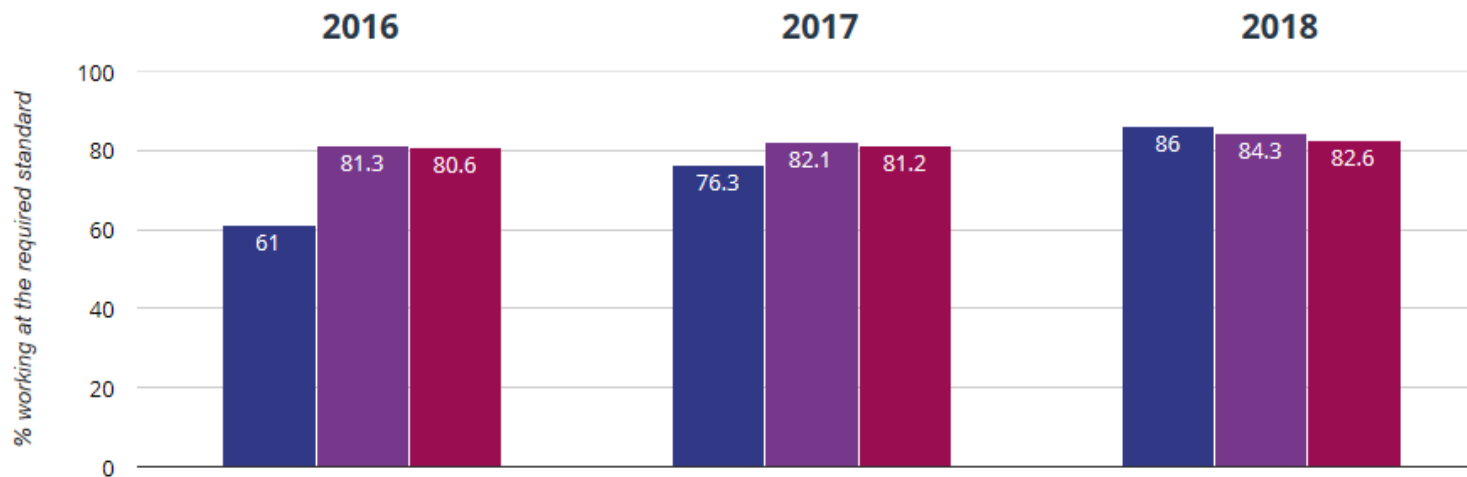

## Year 1: Working At

**86% in 2018**

**9.7% points rise since 2017**

**25% points rise since 2016**

St John's, Gosport Church of England Voluntary Aided Primary School

Hampshire (340)

National (15981)

## Year 2: Working At

**73.3% in 2018**

**18.8% points rise since 2017**

**21.6% points rise since 2016**

St John's, Gosport Church of England Voluntary Aided Primary School

Hampshire (334)

National (15267)